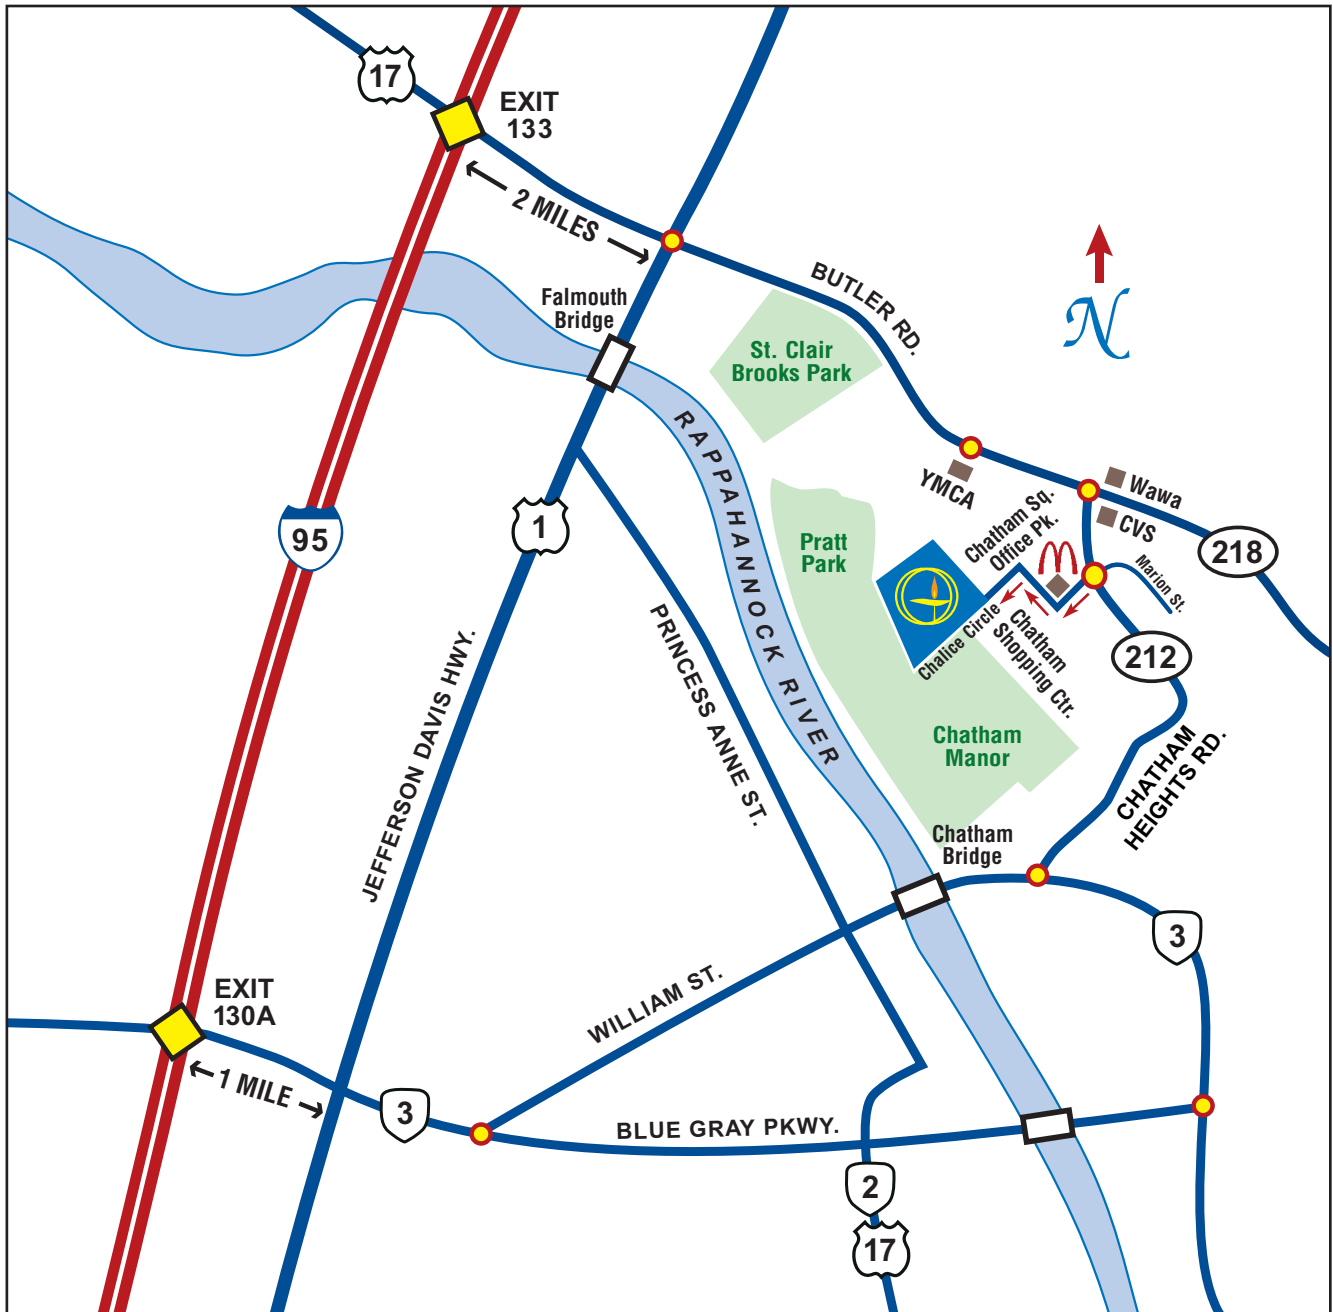

# Getting to 25 Chalice Circle

**DIRECTIONS:** Follow Chatham Heights Road to the traffic light at the entrance to the Chatham Shopping Center (McDonald's is on the corner). Turn into the shopping center and turn right behind McDonald's on your right, into Chatham Square Office Park. At the stop sign, turn left and continue to 25 Chalice Circle.

Map not to scale.

The UUFF is located at 25 Chalice Circle, Fredericksburg, VA 22405, in southern Stafford County. We are located off of Chatham Heights Road, adjacent to the Chatham Square Office Park.