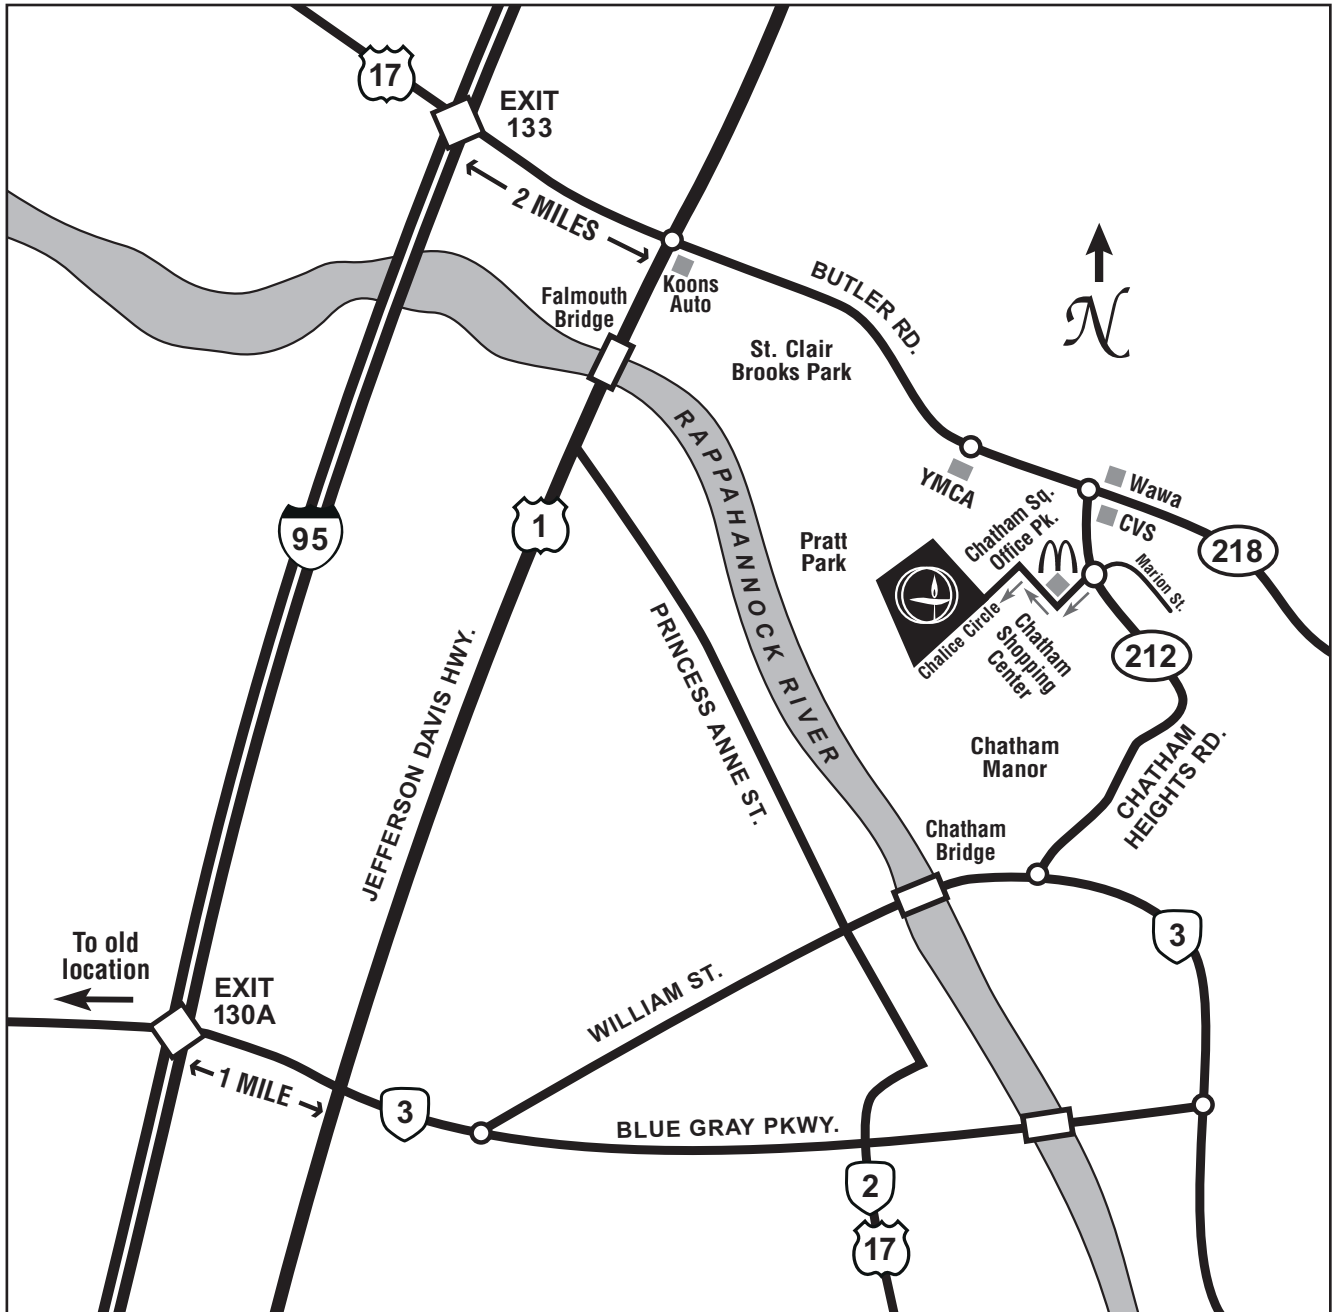

Getting to 25 Chalice Circle

DIRECTIONS: Follow Chatham Heights Road to the traffic light at the entrance to the Chatham Shopping Center (McDonald's is on the corner). Turn into the shopping center and turn right behind McDonald's on your right, into Chatham Square Office Park. At the stop sign, turn left and continue to 25 Chalice Circle.

Map not to scale.

The UUFF is located at 25 Chalice Circle, Fredericksburg, VA 22405, in southern Stafford County.

We are located off of Chatham Heights Road, adjacent to the Chatham Square Office Park.

For Google map directions, use "406 Chatham Square Office Park, Fredericksburg, VA," the closest available address. Our building is too new to show up on Google's maps or streetview photos.